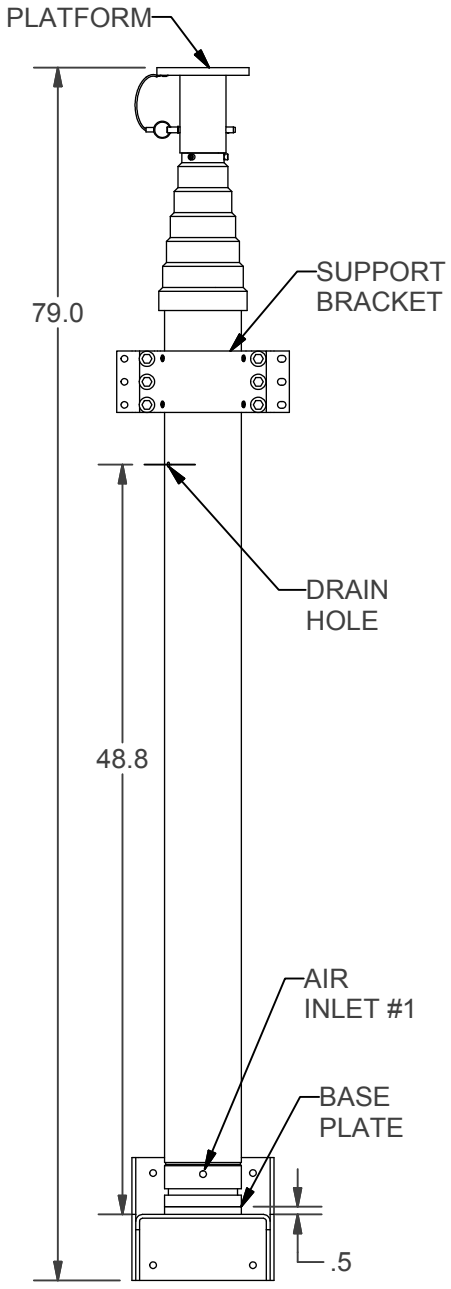

2

1

PROPRIETARY AND CONFIDENTIAL
THE INFORMATION CONTAINED IN THIS DRAWING IS THE SOLE PROPERTY OF THE WILL-BURT COMPANY ANY REPRODUCTION IN PART OR WHOLE WITHOUT THE WRITTEN PERMISSION OF THE WILL-BURT COMPANY IS PROHIBITED.

W.B. AN EMPLOYEE OWNED COMPANY
WILL-BURT
ORRVILLE, OH

UNLESS OTHERWISE SPECIFIED
DIMENSIONS ARE IN INCHES
ALL DIMENSIONS ARE REFERENCE
THIRD ANGLE PROJECTION

TITLE
**PNEUMATIC MAST
INSTALLATION DIMENSIONS**
MODEL
6-27-168

APRIL-09

2

1