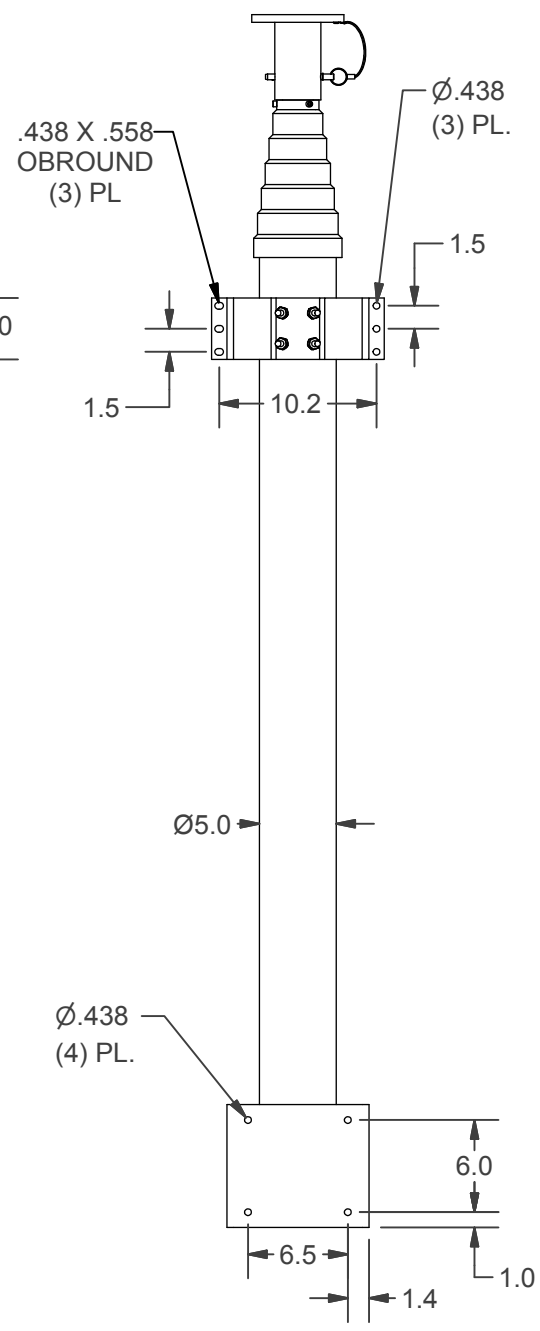

2

1

PROPRIETARY AND CONFIDENTIAL
THE INFORMATION CONTAINED IN THIS DRAWING IS THE SOLE PROPERTY OF THE WILL-BURT COMPANY ANY REPRODUCTION IN PART OR WHOLE WITHOUT THE WRITTEN PERMISSION OF THE WILL-BURT COMPANY IS PROHIBITED.

W.B. AN EMPLOYEE OWNED COMPANY
WILL-BURT
ORRVILLE, OH

UNLESS OTHERWISE SPECIFIED
DIMENSIONS ARE IN INCHES
ALL DIMENSIONS ARE REFERENCE
THIRD ANGLE PROJECTION

TITLE
**PNEUMATIC MAST
INSTALLATION DIMENSIONS**
MODEL
6-27-168

APRIL-09

2

1