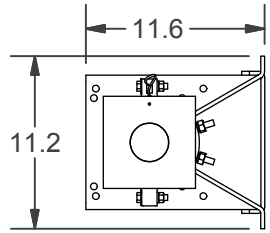

2

1

PROPRIETARY AND CONFIDENTIAL
THE INFORMATION CONTAINED IN THIS DRAWING IS THE SOLE PROPERTY OF THE WILL-BURT COMPANY ANY REPRODUCTION IN PART OR WHOLE WITHOUT THE WRITTEN PERMISSION OF THE WILL-BURT COMPANY IS PROHIBITED.

W.B. AN EMPLOYEE OWNED COMPANY
WILL-BURT
ORRVILLE, OH

UNLESS OTHERWISE SPECIFIED
DIMENSIONS ARE IN INCHES
ALL DIMENSIONS ARE REFERENCE
THIRD ANGLE PROJECTION

TITLE
**PNEUMATIC MAST
INSTALLATION DIMENSIONS**
MODEL
6-27-168

APRIL-09

2

1