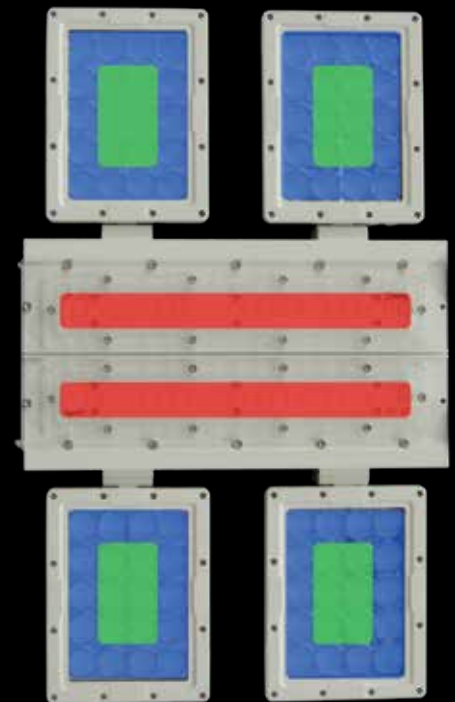

# Sirion<sup>®</sup>

The revolutionary **Sirion** featuring exclusive **Triple Coverage Illumination** is the brightest LED fixture in the industry

The three major areas of a nighttime scene are illuminated by **Sirion Triple Coverage optics technology**:

- The critical work area is illuminated by focused spot light optics
- The apparatus is covered by short-range flood lamps
- The entire scene is evenly illuminated by long-range flood lights

Effective lumens are a true measure of real world light output of a fixture.