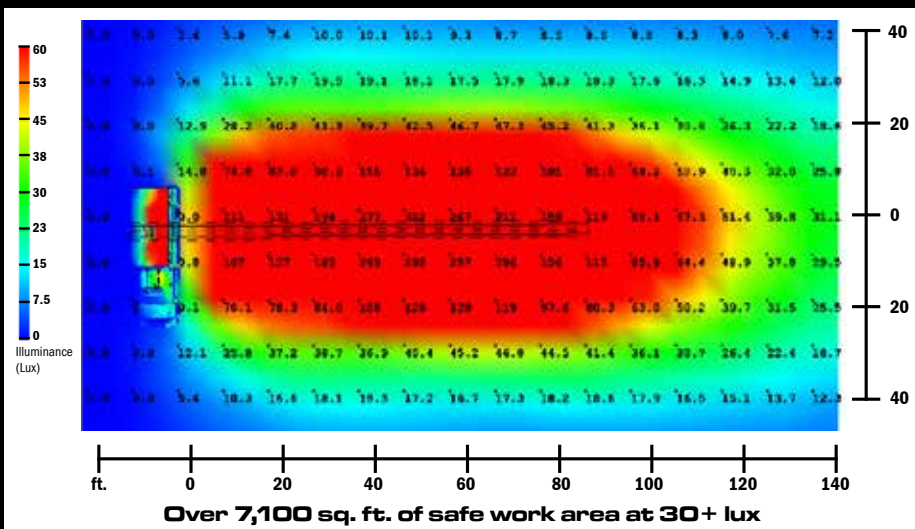

- The critical work area is illuminated by focused spot light optics
- The apparatus is covered by short-range flood lamps
- The entire scene is evenly illuminated by long-range flood lights

Effective lumens are a true measure of real world light output of a fixture.